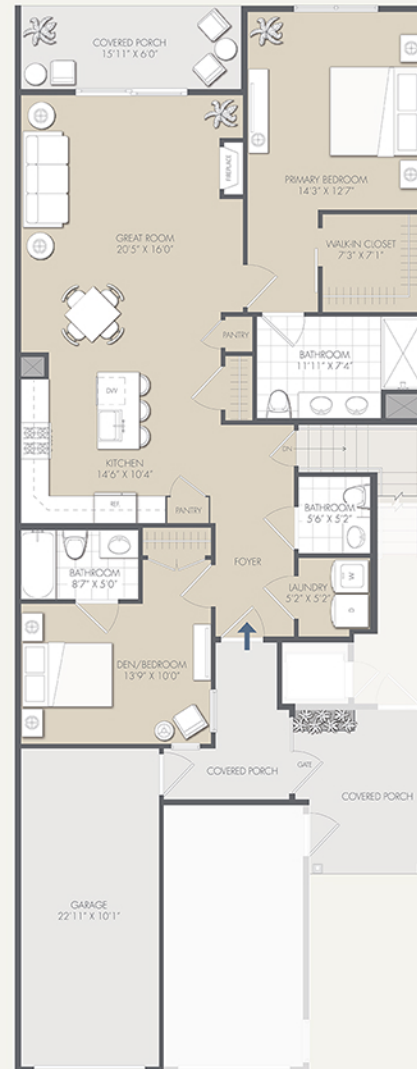

THE BIRCH Lower Level Residence

2 BEDROOMS • 2.5 BATHROOMS • BASEMENT • GARAGE

MAIN LEVEL 1,320 SQFT • BASEMENT 1,457 SQFT • GARAGE 248 SQFT

THE SEASONS
AT DIX HILLS

OPTIONAL FINISHED BASEMENT LEVEL

MAIN LEVEL