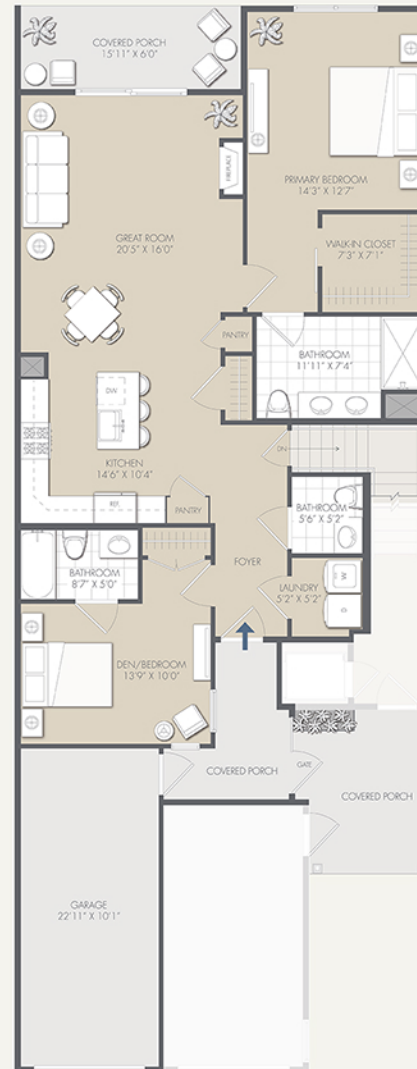

THE ASPEN Lower Level End Residence

2 BEDROOMS • 2.5 BATHROOMS • BASEMENT • GARAGE

MAIN LEVEL 1,320 SQFT • BASEMENT 1,457 SQFT • GARAGE 248 SQFT

THE SEASONS
AT DIX HILLS

OPTIONAL FINISHED BASEMENT LEVEL

MAIN LEVEL